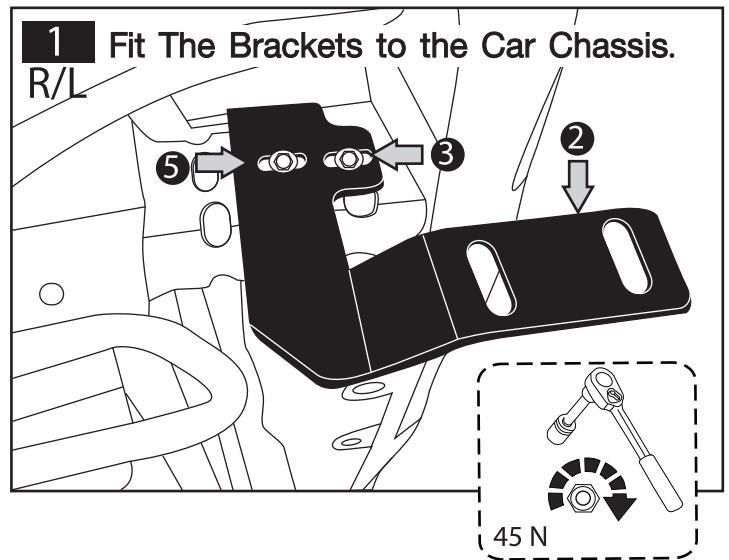

INSTALLATION TOYOTA VIGO CAB,D-CAB

PART INSTALLATION			
<p>1</p>  <p>Front Nudge Guard 1 Pc.</p>	<p>2</p>  <p>Mounting Bracket R/L 2 Pc.</p>	<p>3</p>  <p>Fixed Mounting Bracket 2 Pc.</p>	<p>4</p>  <p>Bolt, Nuts & Washer M10 4 Set.</p>
<p>5</p>  <p>Washer & Spring, Nuts M10 2 Set.</p>	<p>INSTALLATION TOOLS</p>   <p>Torque Wrench No.15,17 WRENCH 15,17</p>		