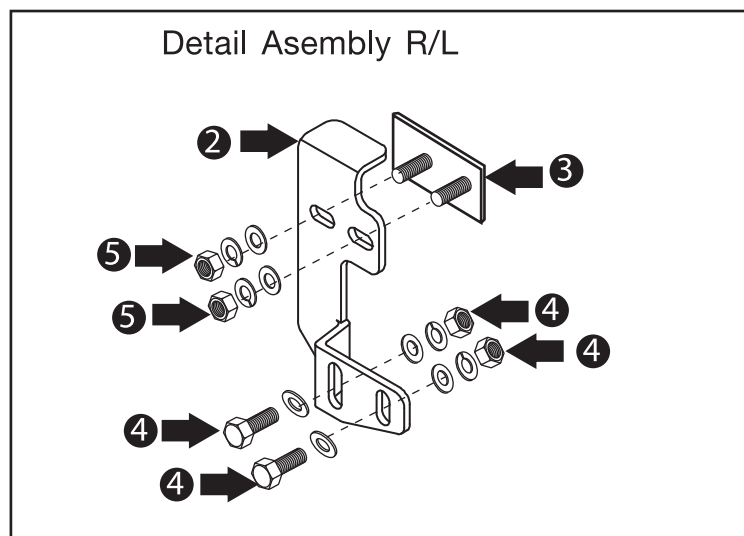

INSTALLATION TOYOTA VIGO CAB,D-CAB

PART INSTALLATION			
<p>1</p>  <p>Front Nudge Guard 1 Pc.</p>	<p>2</p>  <p>Mounting Bracket R/L 2 Pc.</p>	<p>3</p>  <p>Fixed Mounting Bracket 2 Pc.</p>	<p>4</p>  <p>Bolt, Nuts & Washer M10 4 Set.</p>
<p>5</p>  <p>Washer & Spring, Nuts M10 2 Set.</p>	<p>INSTALLATION TOOLS</p>   <p>Torque Wrench No.15,17 WRENCH 15,17</p>		

PLASTIC RECYCLE