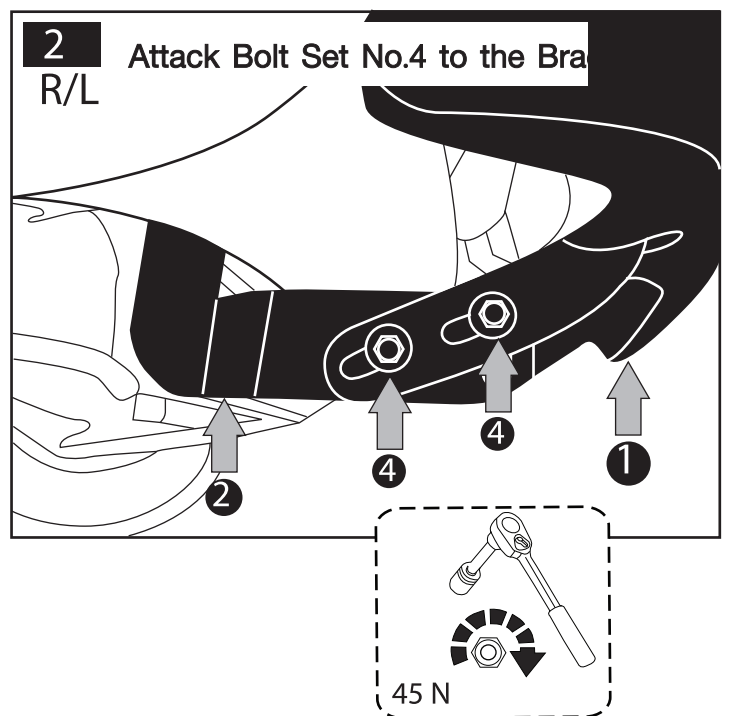

INSTALLATION TOYOTA VIGO CAB,D-CAB

PART INSTALLATION			
<p>1</p>  <p>Front Nudge Guard 1 Pc.</p>	<p>2</p>  <p>Mounting Bracket R/L 2 Pc.</p>	<p>3</p>  <p>Fixed Mounting Bracket 2 Pc.</p>	<p>4</p>  <p>Bolt, Nuts & Washer M10 4 Set.</p>
<p>5</p>  <p>Washer & Spring, Nuts M10 2 Set.</p>	<p>INSTALLATION TOOLS</p>   <p>Torque Wrench No.15,17 WRENCH 15,17</p>		