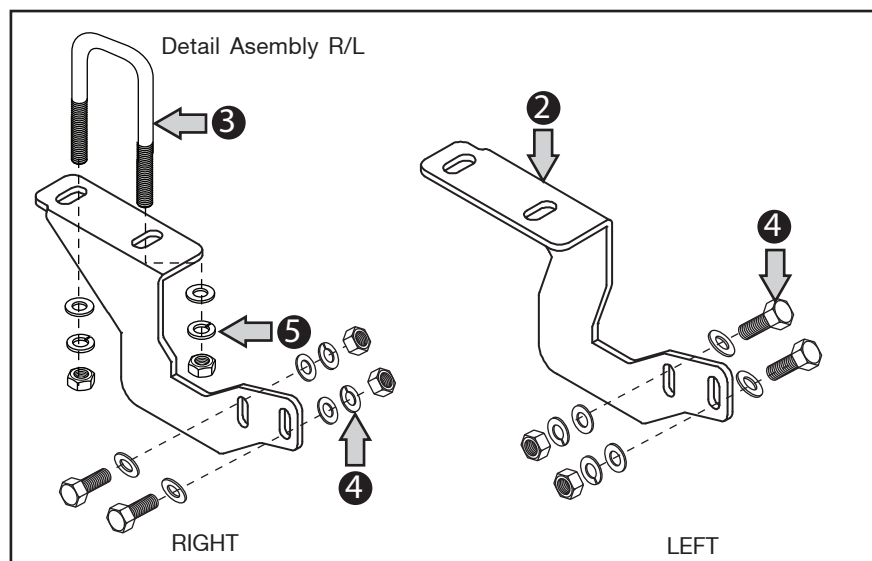

INSTALLATION

NISSAN NAVARA CAB,D-CAB

PART INSTALLATION

<p>1</p>  <p>Front Nudge Guard 1 Pc.</p>	<p>2</p>  <p>Mounting Bracket R/L 2 Pcs.</p>	<p>3</p>  <p>U-Bolt M10 1 Pc.</p>	<p>4</p>  <p>Bolt, Nuts & Washer M10 4 Set.</p>
<p>5</p>  <p>Washer & Spring, Nuts M10 2 Set.</p>	<p>INSTALLATION TOOLS</p>   <p>Torque Wrench No.15,17 WRENCH 15,17</p>		

PLASTIC RECYCLE