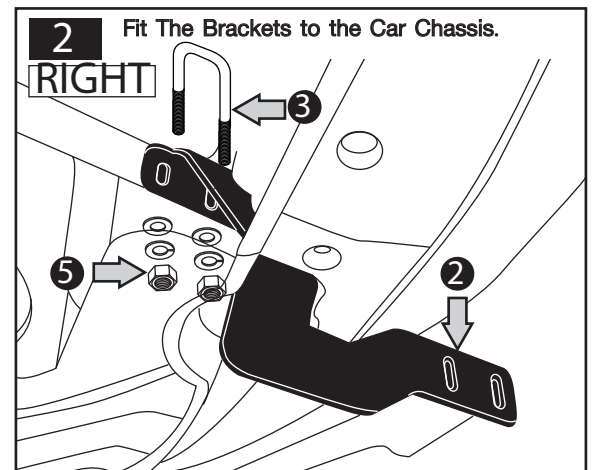

INSTALLATION

NISSAN NAVARA CAB,D-CAB

PART INSTALLATION

<p>1</p>  <p>Front Nudge Guard 1 Pc.</p>	<p>2</p>  <p>Mounting Bracket R/L 2 Pcs.</p>	<p>3</p>  <p>U-Bolt M10 1 Pc.</p>	<p>4</p>  <p>Bolt, Nuts & Washer M10 4 Set.</p>
<p>5</p>  <p>Washer & Spring, Nuts M10 2 Set.</p>	<p>INSTALLATION TOOLS</p>   <p>Torque Wrench No.15,17 WRENCH 15,17</p>		