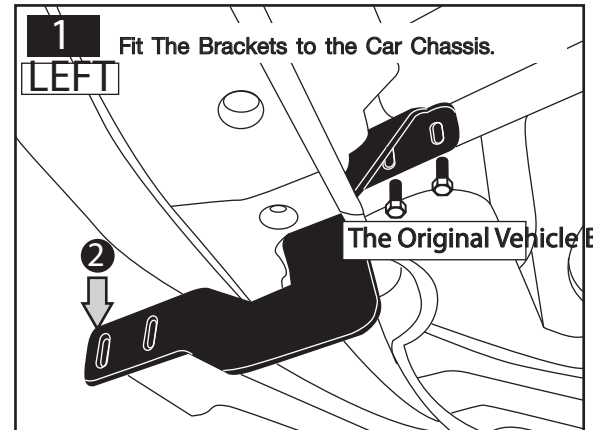

INSTALLATION

NISSAN NAVARA CAB,D-CAB

PART INSTALLATION

<p>1</p>  <p>Front Nudge Guard 1 Pc.</p>	<p>2</p>  <p>Mounting Bracket R/L 2 Pcs.</p>	<p>3</p>  <p>U-Bolt M10 1 Pc.</p>	<p>4</p>  <p>Bolt, Nuts & Washer M10 4 Set.</p>
<p>5</p>  <p>Washer & Spring, Nuts M10 2 Set.</p>	<p>INSTALLATION TOOLS</p>   <p>Torque Wrench No.15,17 WRENCH 15,17</p>		