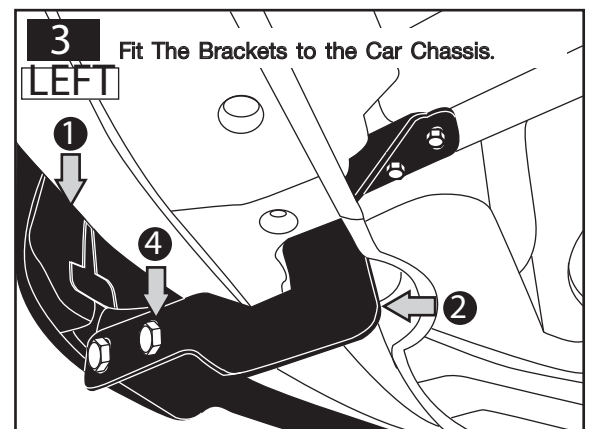

INSTALLATION

NISSAN NAVARA CAB,D-CAB

PART INSTALLATION

<p>1</p>  <p>Front Nudge Guard 1 Pc.</p>	<p>2</p>  <p>Mounting Bracket R/L 2 Pcs.</p>	<p>3</p>  <p>U-Bolt M10 1 Pc.</p>	<p>4</p>  <p>Bolt, Nuts & Washer M10 4 Set.</p>
<p>5</p>  <p>Washer & Spring, Nuts M10 2 Set.</p>	<p>INSTALLATION TOOLS</p>   <p>Torque Wrench No.15,17 WRENCH 15,17</p>		