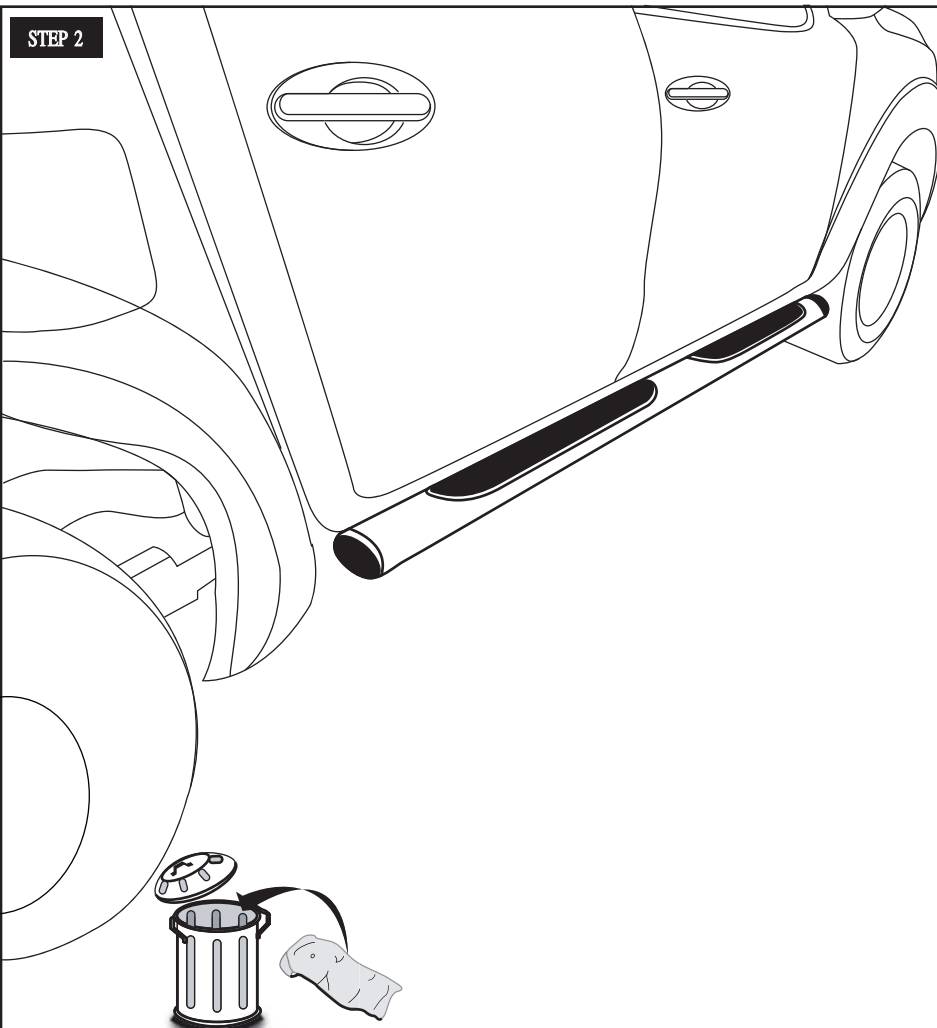

INSTALLATION

NISSAN NP300 D-CAB

PART INSTALLATION

INSTALLATION TOOLS

PLASTIC RECYCLE